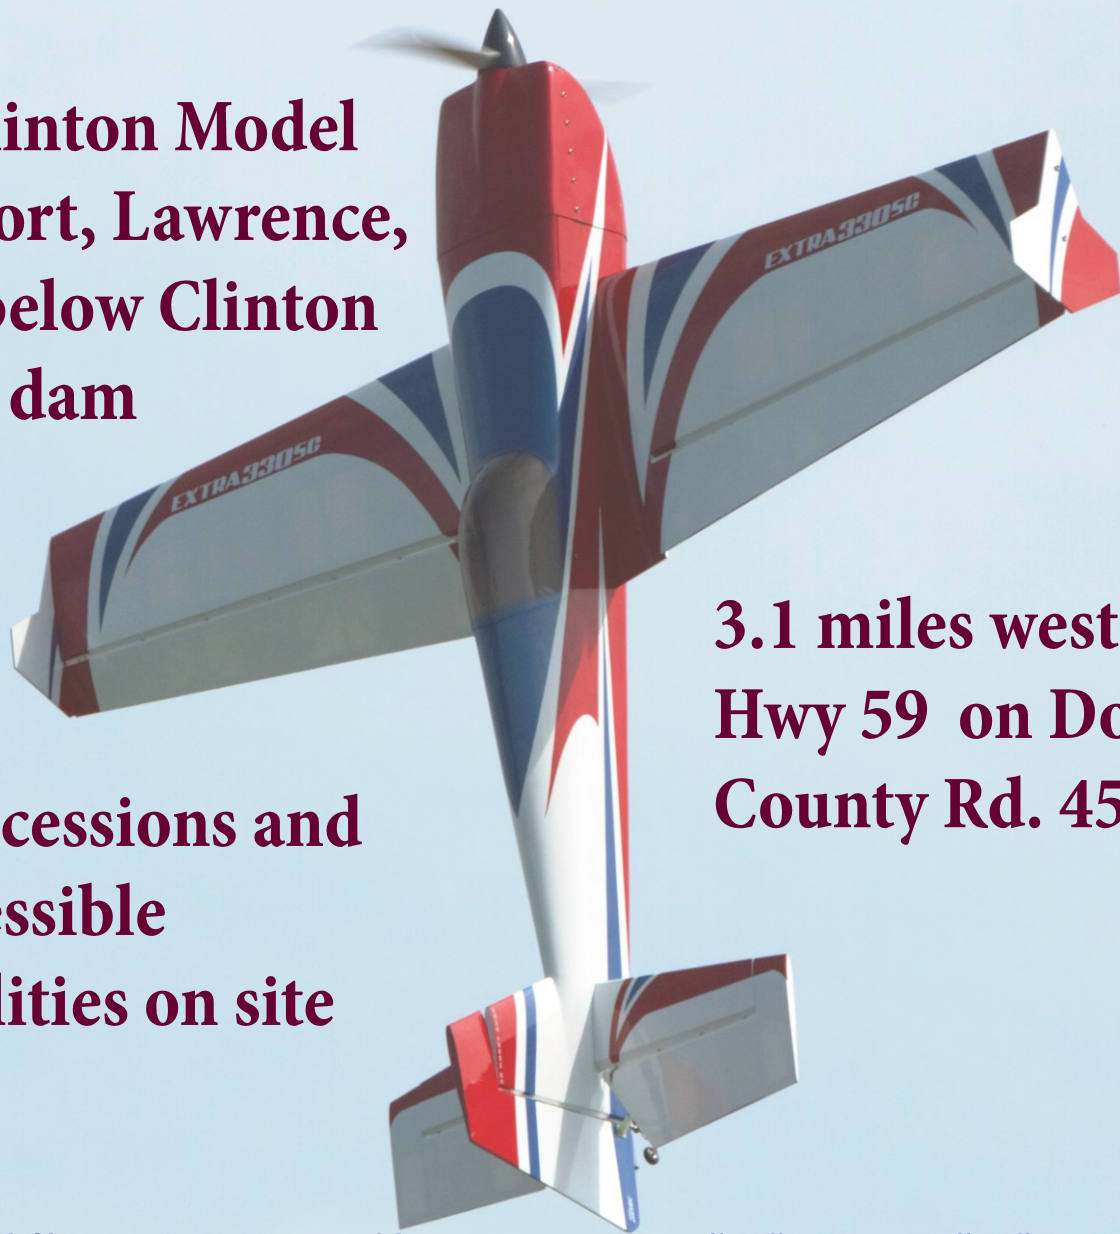

Jayhawk Big Bird

Saturday, Sept. 24, 2016

9:00 a.m. - 4:00 p.m.

Landing Fee, \$15, Registration 8 a.m.

Raffle Prize: Seagull Curtiss P-40N Warhawk, 80"

**At Clinton Model
Airport, Lawrence,
KS, below Clinton
Lake dam**

**3.1 miles west of
Hwy 59 on Douglas
County Rd. 458**

**Concessions and
accessible
facilities on site**

Your host: Jayhawk Model Masters